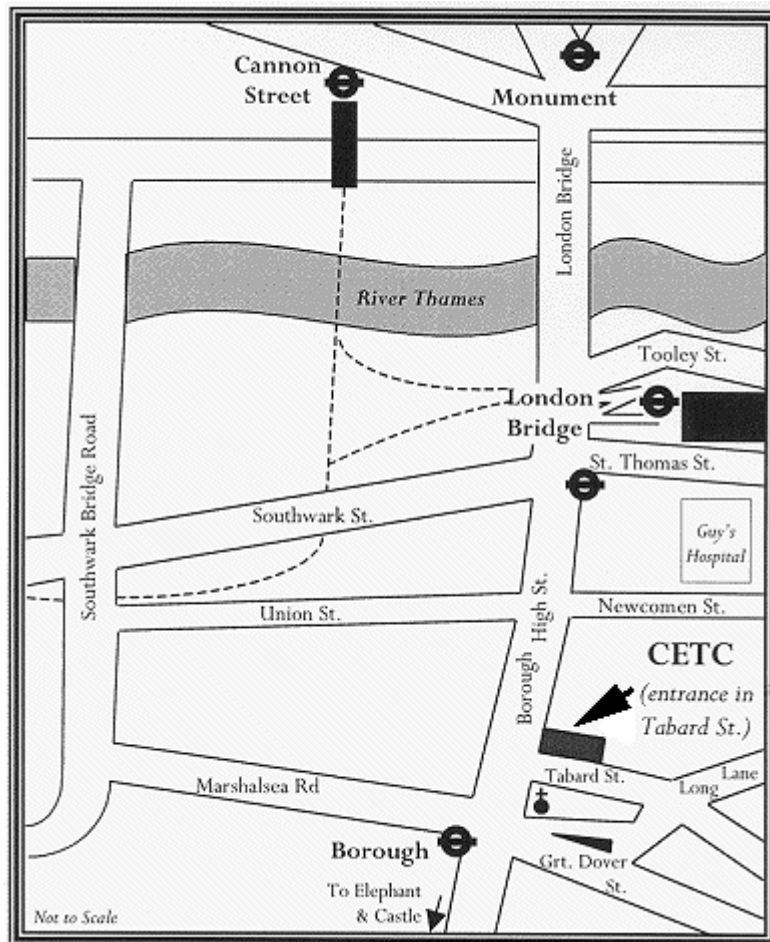

CIPFA EDUCATION AND TRAINING CENTRE (CETC)

215 - 221 Borough High Street
London
SE1 1JA

Tel: 020 7403 4300

By underground: Borough Station (Northern Line)
London Bridge (Northern Line & Jubilee Line)
Elephant & Castle (Northern Line & Bakerloo Line)

By rail: London Bridge
Elephant & Castle
Waterloo (Jubilee Line to London Bridge)

By bus: 35, 40, 133 and 343

There are no parking facilities at CETC. There are off street parking facilities in Long Lane and close to Guy's Hospital.